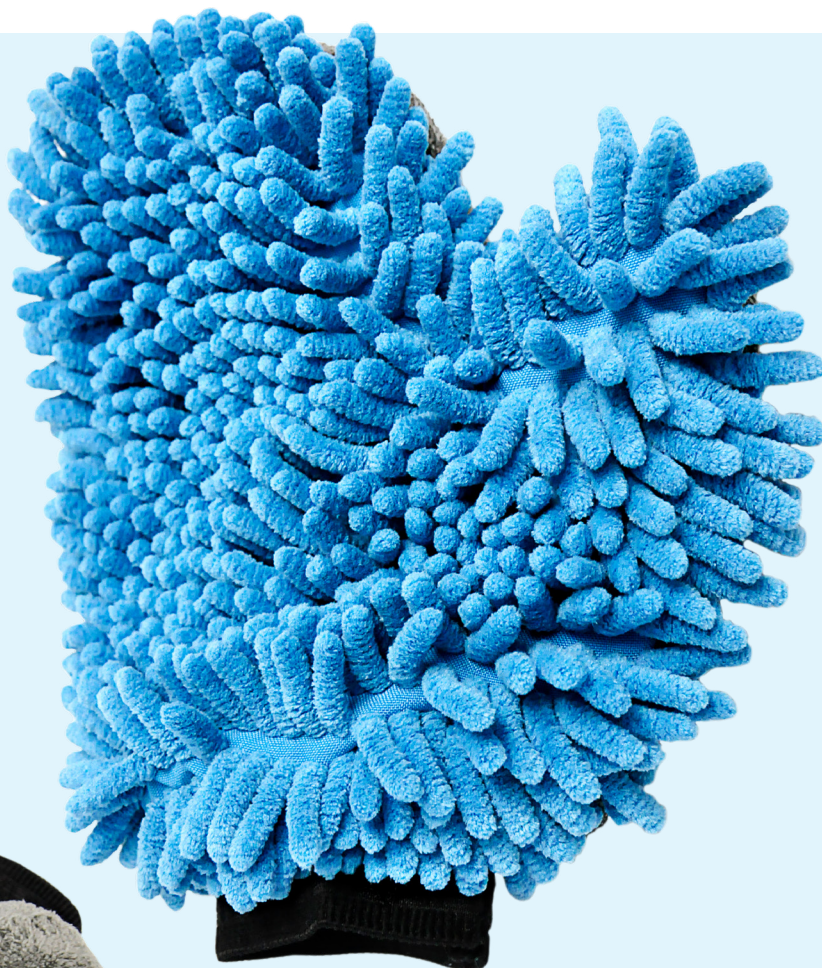

## REVERSIBLE CHENILLE WASH GLOVE- BLUE

Microfiber chenille vehicle wash glove.

- Ultra-thick for scratch-free cleaning
- Knit wrist
- Plush grey backing to remove stubborn stains