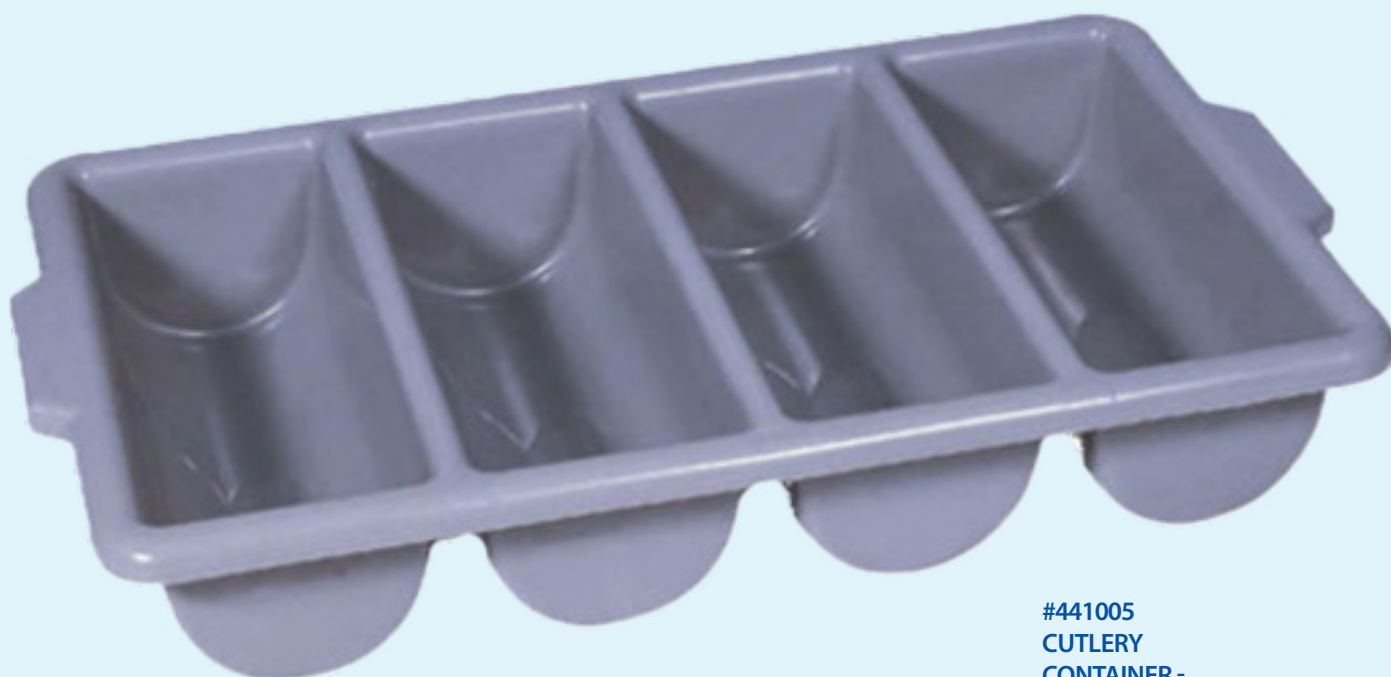

## **CUTLERY CONTAINER - GREY**

PERFORME 4 compartments  
grey cutlery container.

#441005  
CUTLERY  
CONTAINER -  
GREY

**Perform**

830, Saint-Pierre Sud, Joliette, Québec J6E 8R7  
TF/SF : 1-800-363-2776  
851 Progress Court, Oakville, Ontario L6L 6K1  
TF/SF : 1-800-921-5527